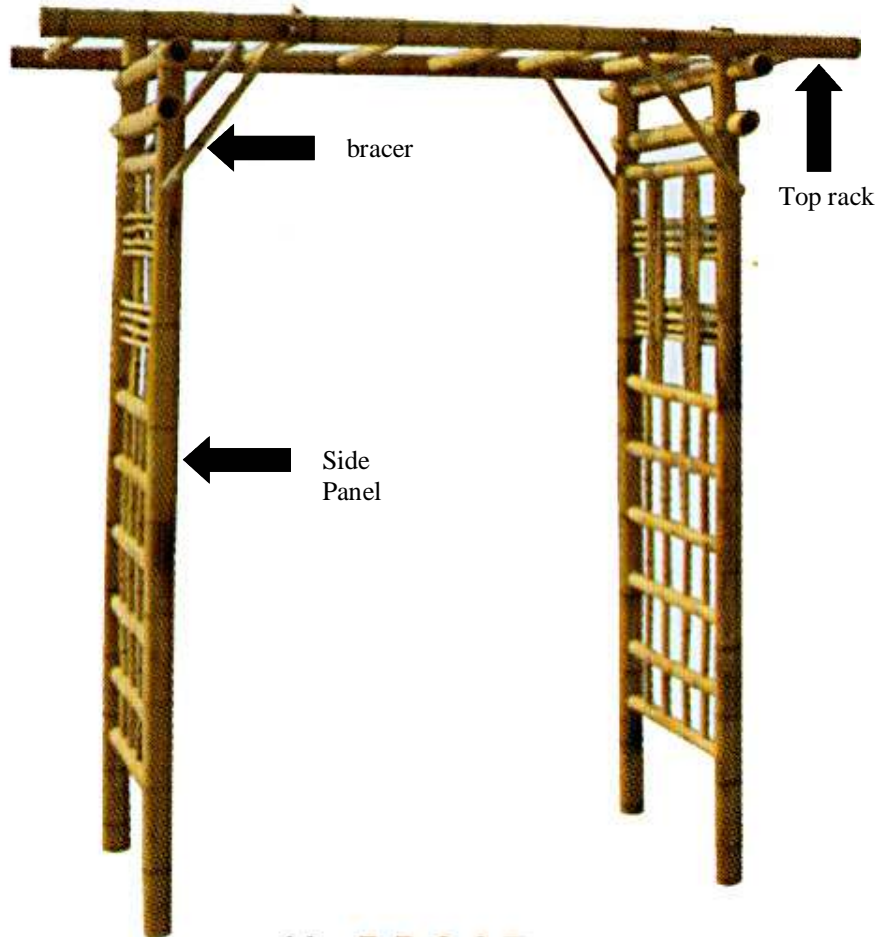

Master Garden Products

bamboo arbor manual

1-800-574-7248

Include in the package are the following parts, all necessary hardware are attached to the parts

- 1) one top rack
- 2) two side panels with bracers

First lay down the top rack and the two side panels side way and attach as shown on the picture, match the pre drilled holes and secure them together with the bolts and nuts attached.

Then put the unit in upright position and installed the four corner bracers.